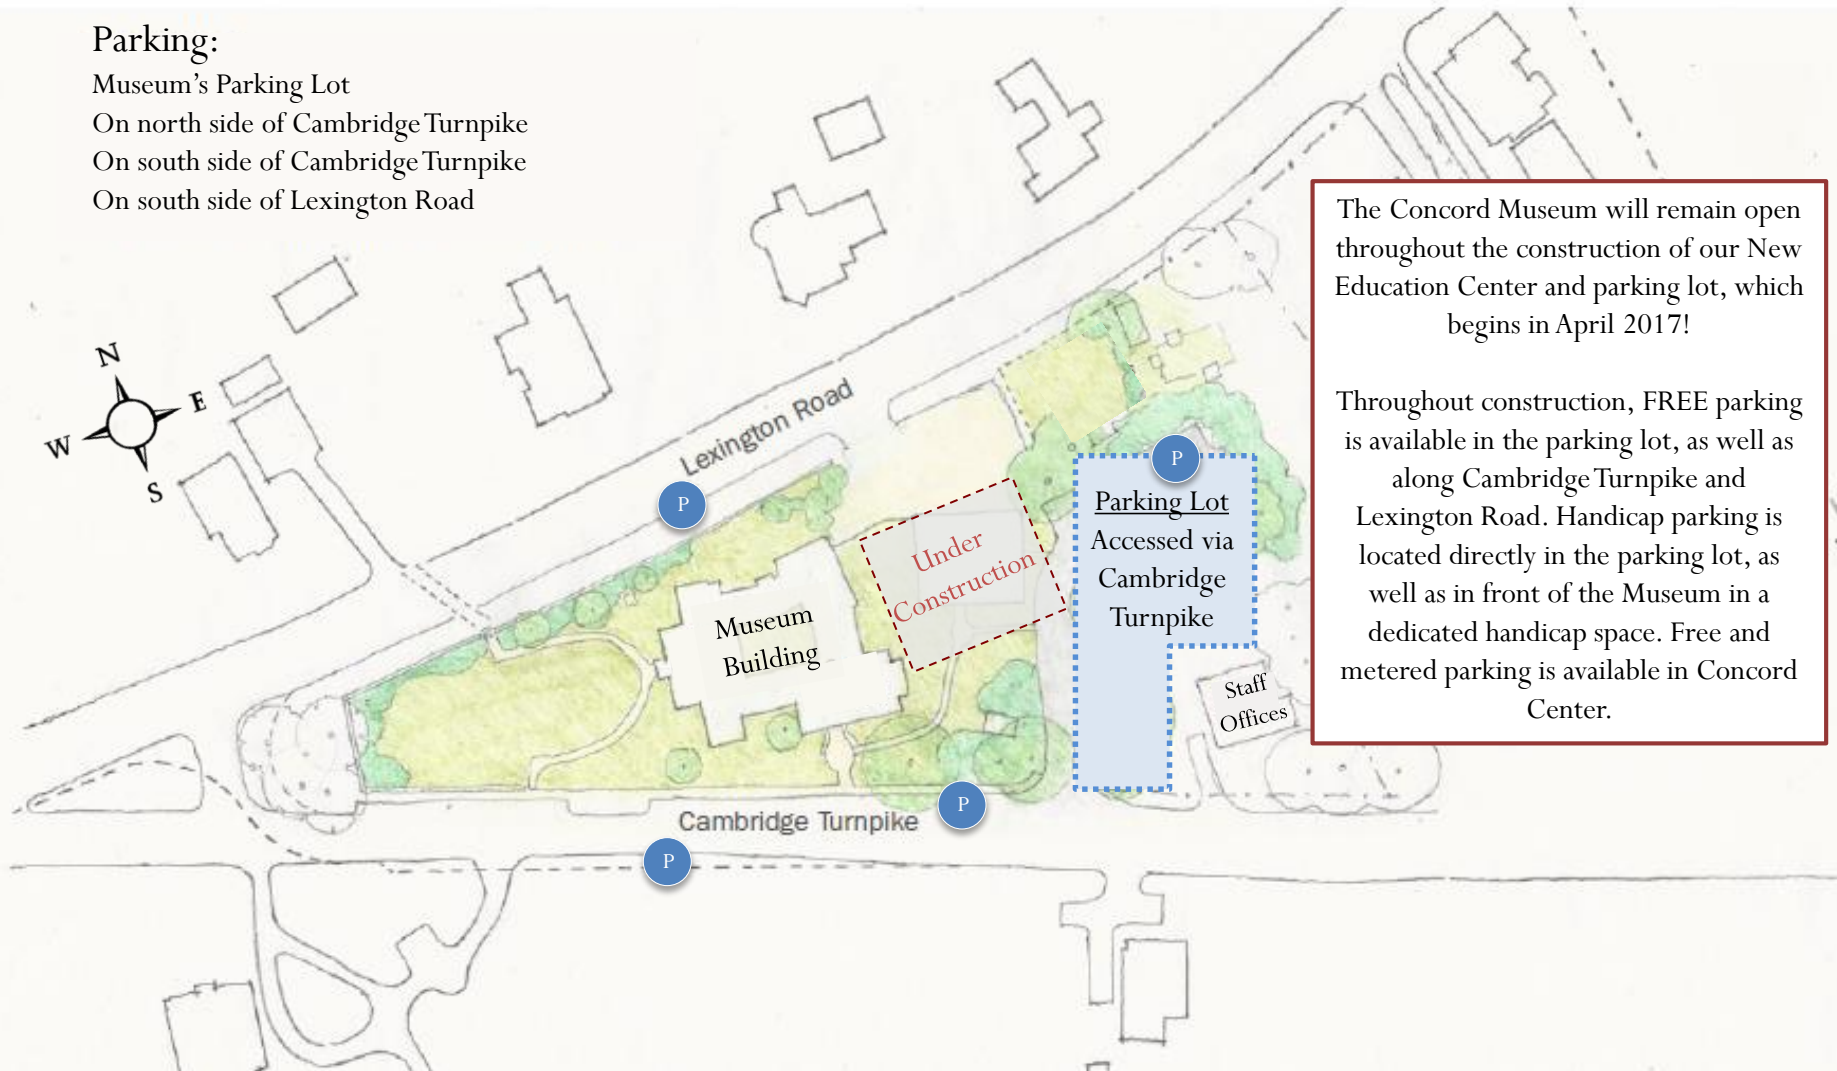

Concord Museum Map

Parking:

Museum's Parking Lot

On north side of Cambridge Turnpike

On south side of Cambridge Turnpike

On south side of Lexington Road

The Concord Museum will remain open throughout the construction of our New Education Center and parking lot, which begins in April 2017!

Throughout construction, FREE parking is available in the parking lot, as well as along Cambridge Turnpike and Lexington Road. Handicap parking is located directly in the parking lot, as well as in front of the Museum in a dedicated handicap space. Free and metered parking is available in Concord Center.