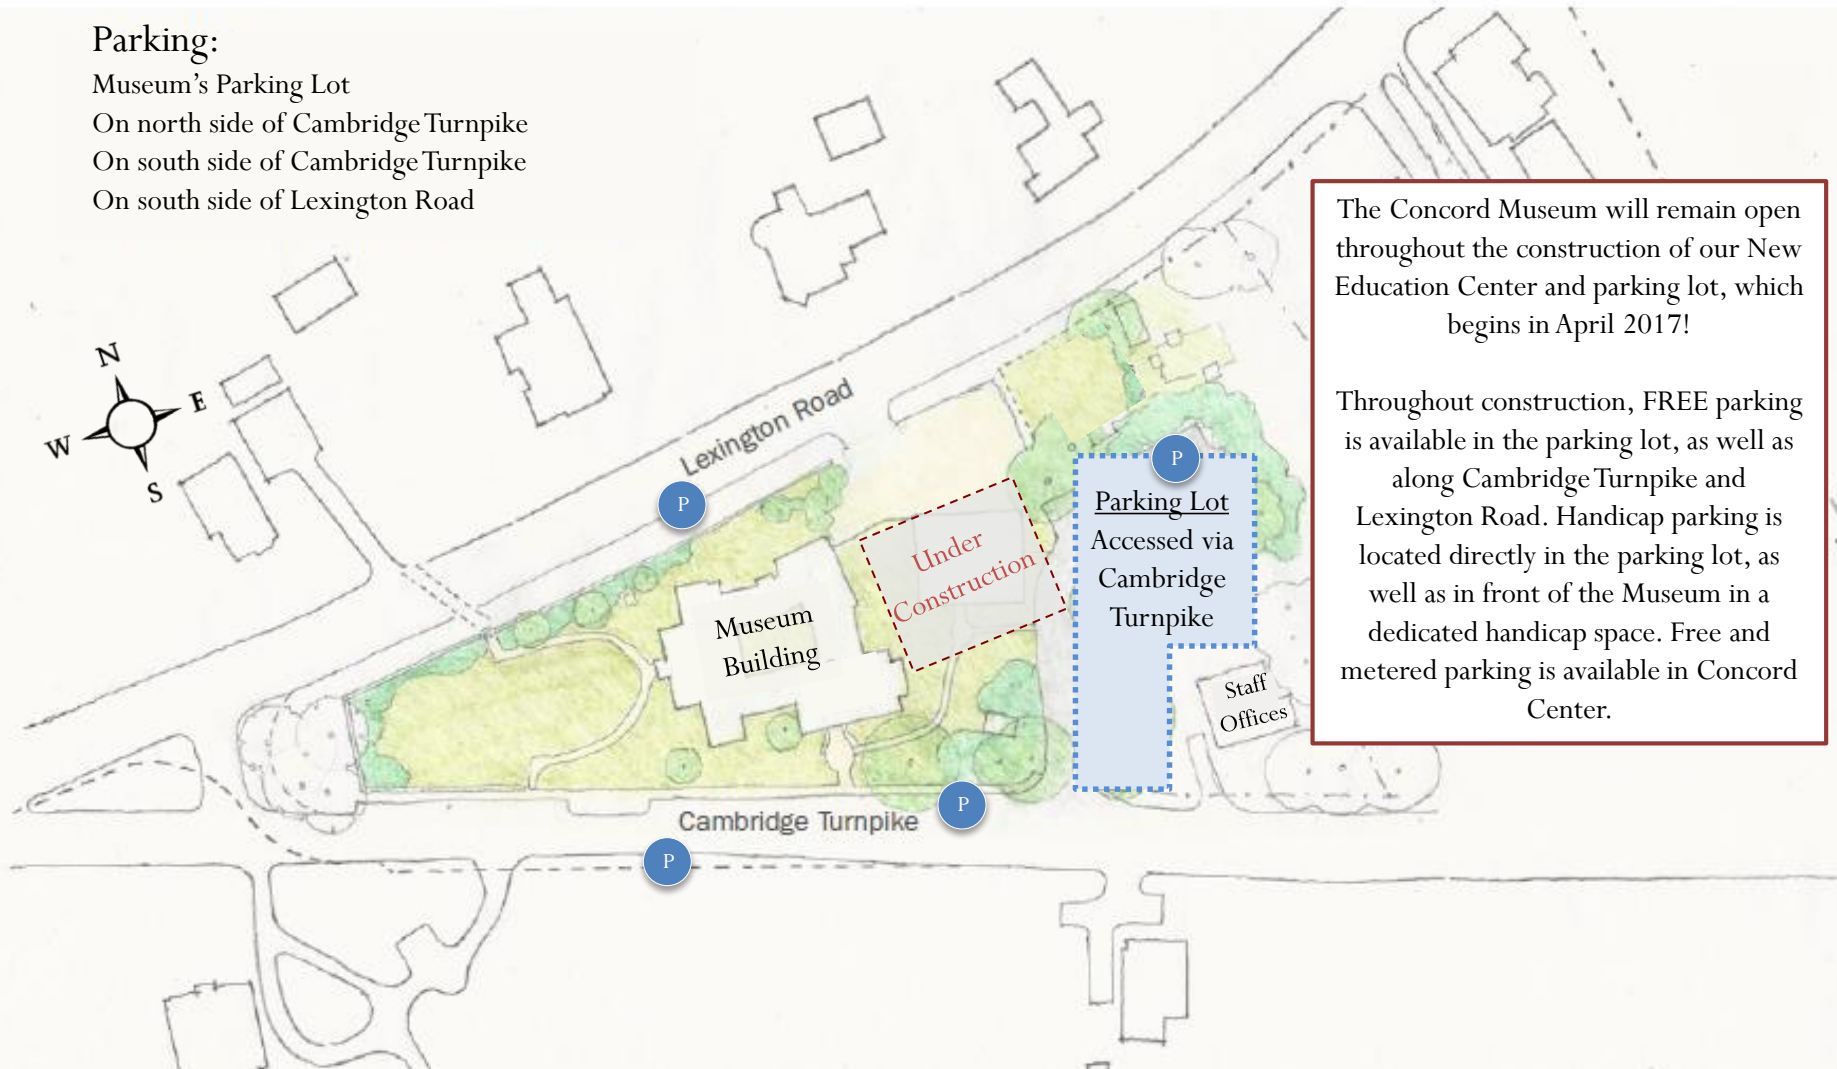

# Concord Museum Map

## Parking:

Museum's Parking Lot

On north side of Cambridge Turnpike

On south side of Cambridge Turnpike

On south side of Lexington Road

The Concord Museum will remain open throughout the construction of our New Education Center and parking lot, which begins in April 2017!

Throughout construction, FREE parking is available in the parking lot, as well as along Cambridge Turnpike and Lexington Road. Handicap parking is located directly in the parking lot, as well as in front of the Museum in a dedicated handicap space. Free and metered parking is available in Concord Center.