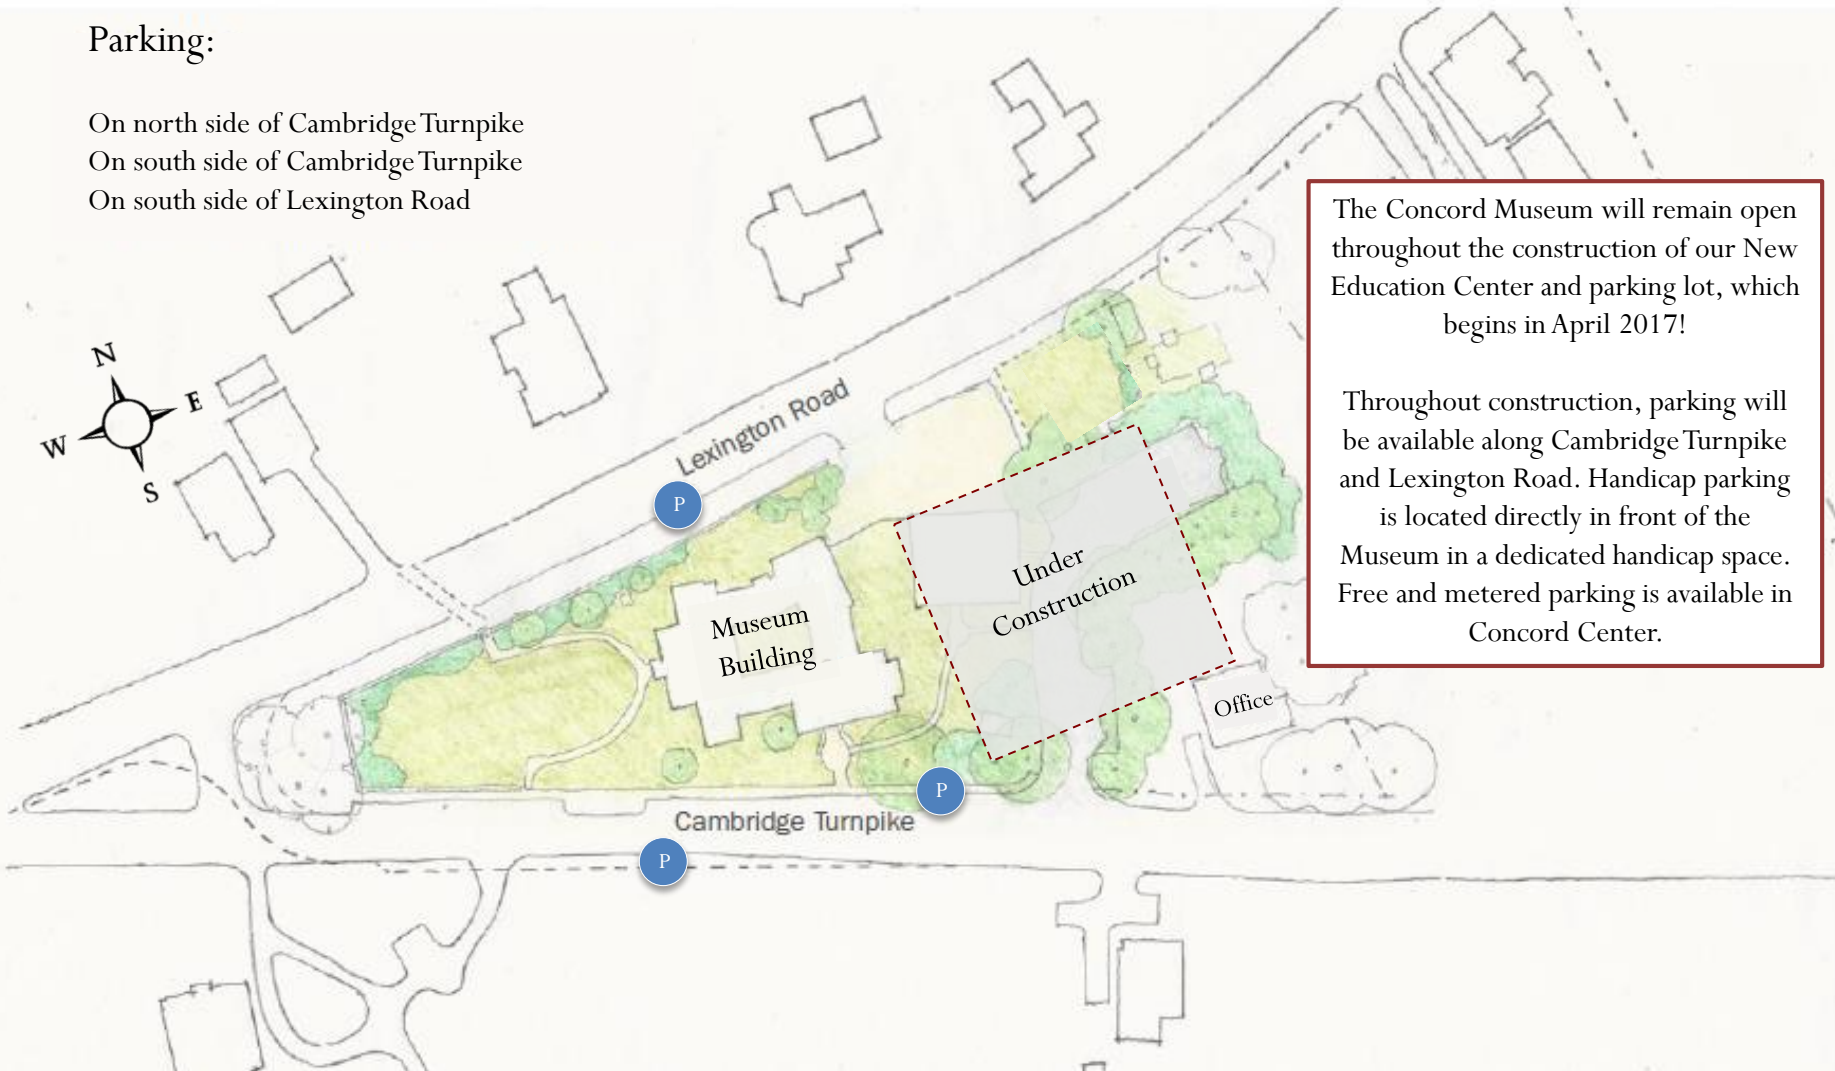

## Parking:

- On north side of Cambridge Turnpike
- On south side of Cambridge Turnpike
- On south side of Lexington Road

The Concord Museum will remain open throughout the construction of our New Education Center and parking lot, which begins in April 2017!

Throughout construction, parking will be available along Cambridge Turnpike and Lexington Road. Handicap parking is located directly in front of the Museum in a dedicated handicap space. Free and metered parking is available in Concord Center.